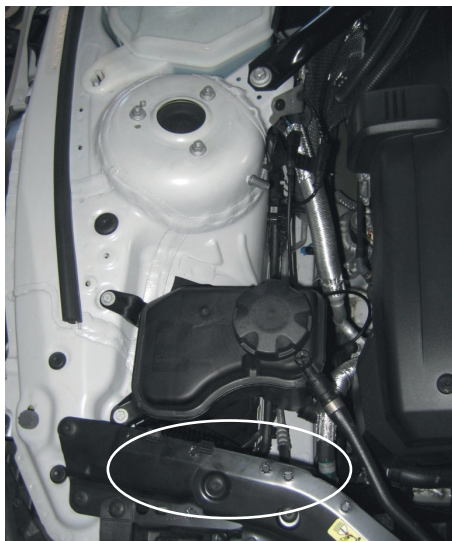

Front axle and rear axle:

1

In some vehicles the connectors do not match. Please remove the coding in the vehicle connector. Use a small cutter.

Front axle:

2

Assembly position of the electronic component.

MOUNTING INSTRUCTIONS

3

Fix the electronic component with the supplied edge clips on the front strut.

4

Run the standard damper control wire to the supplied electronic component connector. Insert the standard connector into the electronic component connector until it locks.

Rear axle:

5

Assembly position of the electronic component.

Right vehicle side

Rear axle:

6

Fix the electronic component with the supplied edge clips on the front strut. Fix the wire with cable ties on the wire harness.