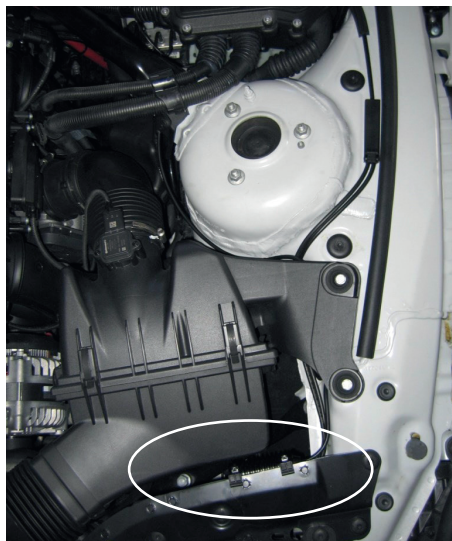

Front axle and rear axle:

1

In some vehicles the connectors do not match. Please remove the coding in the vehicle connector. Use a small cutter.

Front axle:

2

Assembly position of the electronic component.

MOUNTING INSTRUCTIONS

3

Fix the electronic component with the supplied edge clips on the front strut.

4

Run the standard damper control wire to the supplied electronic component connector. Insert the standard connector into the electronic component connector until it locks.

Rear axle:

5

Assembly position of the electronic component.

Right vehicle side

Rear axle:

6

Fix the electronic component with the supplied edge clips on the front strut. Fix the wire with cable ties on the wire harness.