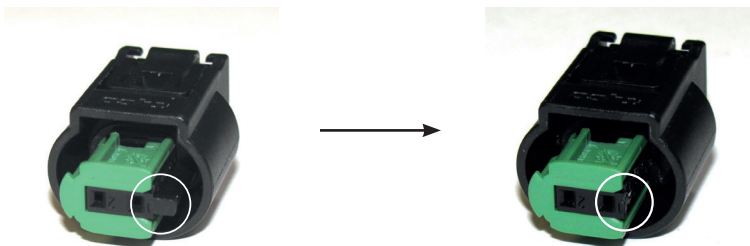

Kit Contents		
Description	Part No	Pcs
Cables ties edge clip 4,5x190		8
Cables ties 4,8x290		8
Cancellation kit		4

👁 Note!

Please note that this image is a general representation of the product and may differ slightly from your product.

Cancellation kit EDC, BMW, Z4

35020-05

Mounting Instructions

MOUNTING INSTRUCTIONS

⚠ Warning!

It is advisable to have an Öhlins dealer install the cancellation kit.

⚠ Warning!

If working on a raised vehicle, ensure it is securely supported.

Front axle and rear axle:

1

In some vehicles the connectors do not match. Please remove the coding in the vehicle connector. Use a small cutter.

Front axle:

2

Assembly position of the electronic component.

MOUNTING INSTRUCTIONS

3

Fix the electronic component with the supplied edge clips on the front strut.

4

Run the standard damper control wire to the supplied electronic component connector. Insert the standard connector into the electronic component connector until it locks.